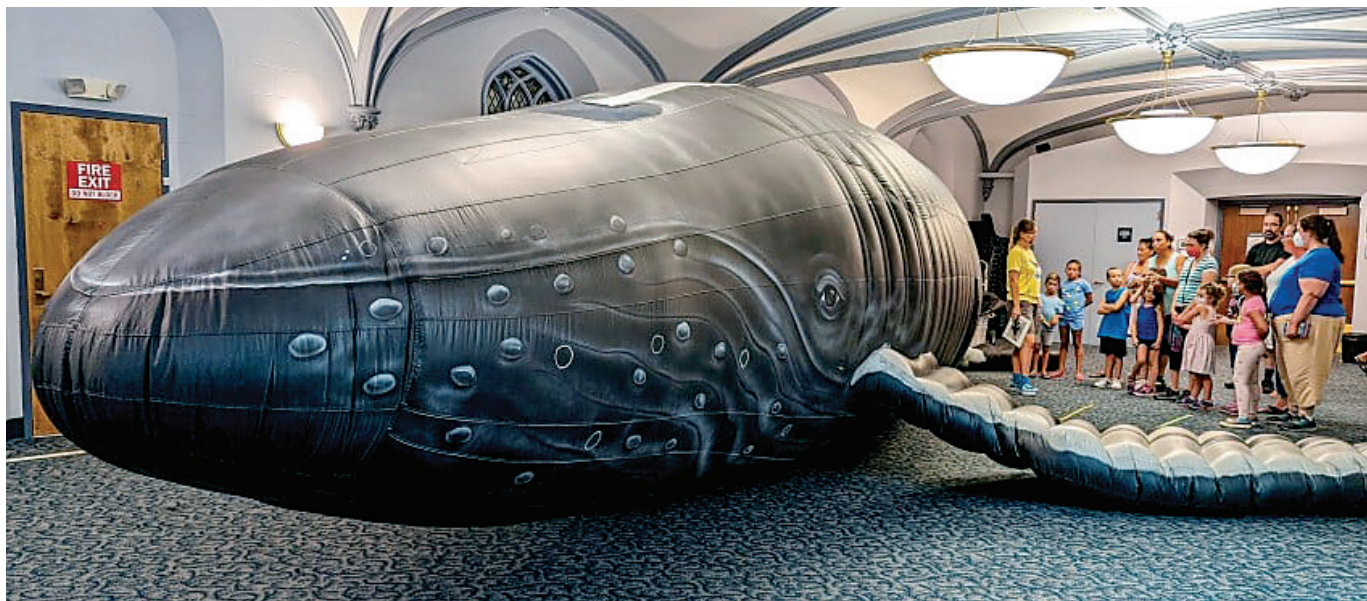

Special Event

Sunday, May 21st • 1pm - 3pm

The Whalemobile

The Whalemobile is coming to Tatnuck!

The Whalemobile is an incredibly realistic life-sized inflatable whale meant to educate children in a hands on, up close experience. Children can go inside the whale, see the size and the organs, and have a “close to the real thing” experience. All ages are welcome!

Four, 30-minute whale tours will be available, in which smaller groups of children (20 maximum) can have their turn. There is something incredible about going inside a life-sized inflatable whale. Kids learn best while doing.